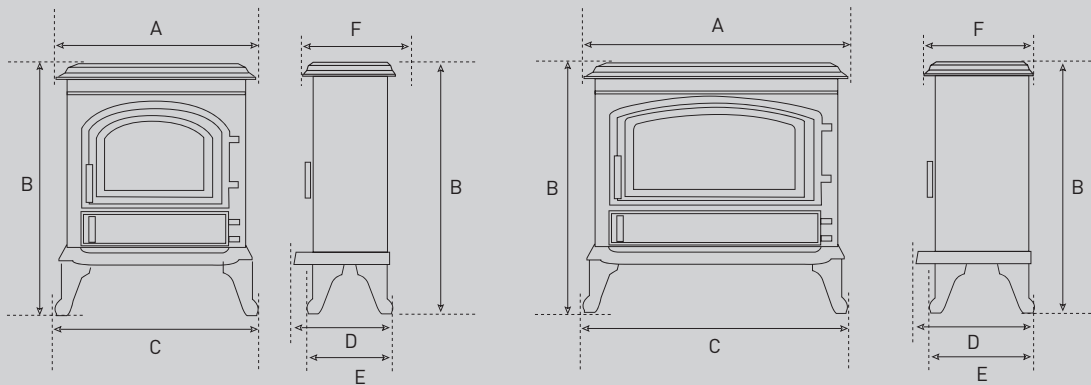

DIMENSIONS

YORK MIDI

A: 440mm
B: 580mm
C: 460mm
D: 310mm
E: 260mm
F: 245mm

YORK GRANDE

A: 610mm
B: 580mm
C: 620mm
D: 310mm
E: 260mm
F: 245mm

FEATURES YORK MIDI

- Optional door designs
- Selection of door furniture
- Slim-line model
- Concealed control panel behind ash door
- Optional top flue spigot (to accept a dummy \varnothing 125mm flue pipe)
- No chimney or fireplace required
- Coal effect only
- Thermostatic Control
- Also available in gas, multifuel (coal or woodburning)

DIMENSIONS

WINCHESTER

A: 580mm
B: 610mm
C: 615mm
D: 375mm
E: 300mm
F: 250mm

FEATURES WINCHESTER

- Supplied with logs and coals for your choice of fire bed effect
- Triple aspect viewing windows
- Slim-line model
- Concealed control panel behind ash door
- Optional top flue spigot (to accept a dummy \varnothing 125mm flue pipe)
- No chimney or fireplace required
- Thermostatic Control
- Also available in gas, multifuel (coal or woodburning)