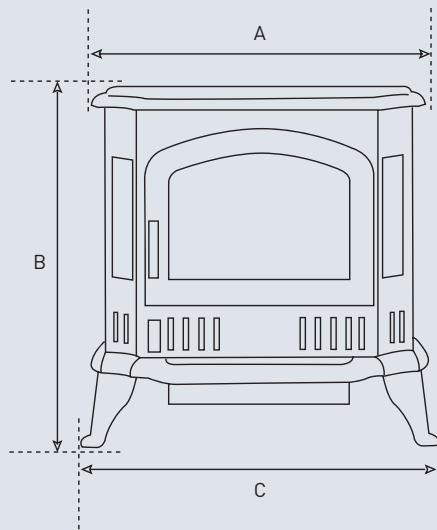

FEATURES YORK GRANDE

- Optional door designs
- Selection of door furniture
- Slim-line model
- Concealed control panel behind ash door
- Optional top flue spigot (to accept a dummy \varnothing 125mm flue pipe)
- No chimney or fireplace required
- Choice of log or coal effect
- Thermostatic Control

Stove shown with
standard black finish, black
handles and coal effect

Winchester
Electric Stove

Winchester Electric Stove

FUEL TYPE	HEAT OUTPUT	WEIGHT	COLOUR	ENAMEL COLOUR RANGE
ELECTRIC	2 Kw	55 Kg	 COMES AS STANDARD	   BY SPECIAL REQUEST

DIMENSIONS

WINCHESTER

A: 580mm
B: 610mm
C: 615mm
D: 375mm
E: 300mm
F: 250mm

FEATURES WINCHESTER

- Supplied with logs and coals for your choice of fire bed effect
- Triple aspect viewing windows
- Slim-line model
- Concealed control panel behind ash door
- Optional top flue spigot (to accept a dummy \varnothing 125mm flue pipe)
- No chimney or fireplace required
- Thermostatic Control
- Also available in gas, multifuel (coal or woodburning)