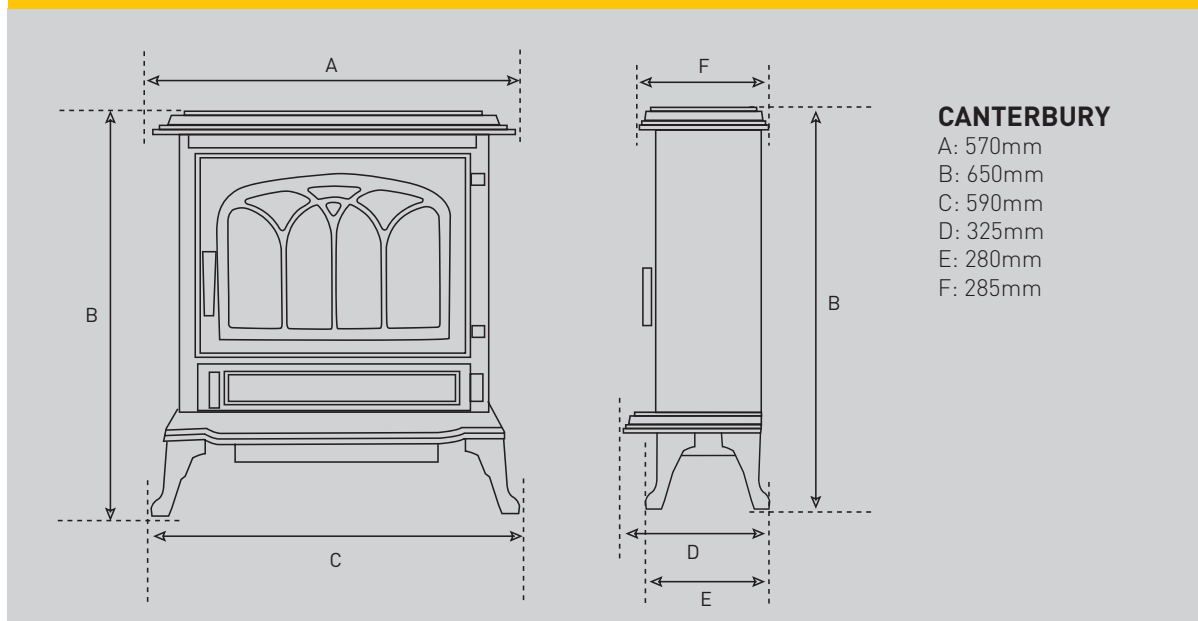

Canterbury Electric Stove

FUEL TYPE	HEAT OUTPUT	WEIGHT	COLOUR	ENAMEL COLOUR RANGE
ELECTRIC	2 Kw	55 Kg	 COMES AS STANDARD	 BY SPECIAL REQUEST

DIMENSIONS

FEATURES CANTERBURY

- Supplied with logs and coals for your choice of fire bed effect
- Optional door designs (not available on enamel versions)
- Selection of door furniture
- Thermostatic Control
- Slim-line model
- Concealed control panel behind ash door
- Optional top flue spigot (to accept a dummy $\varnothing$ 125mm flue pipe)
- No chimney or fireplace required
- Also available in gas, multifuel (coal or woodburning)