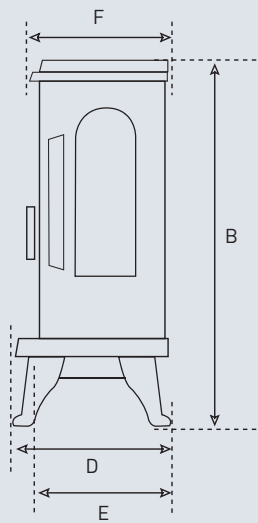

DIMENSIONS

YORK MIDI

A: 440mm
B: 580mm
C: 460mm
D: 310mm
E: 260mm
F: 245mm

YORK GRANDE

A: 610mm
B: 580mm
C: 620mm
D: 310mm
E: 260mm
F: 245mm

FEATURES YORK MIDI

- Optional door designs
- Selection of door furniture
- Slim-line model
- Concealed control panel behind ash door
- Optional top flue spigot (to accept a dummy \varnothing 125mm flue pipe)
- No chimney or fireplace required
- Coal effect only
- Thermostatic Control
- Also available in gas, multifuel (coal or woodburning)

FEATURES YORK GRANDE

- Optional door designs
- Selection of door furniture
- Slim-line model
- Concealed control panel behind ash door
- Optional top flue spigot (to accept a dummy \varnothing 125mm flue pipe)
- No chimney or fireplace required
- Choice of log or coal effect
- Thermostatic Control

DIMENSIONS

WINCHESTER

A: 580mm
B: 610mm
C: 615mm
D: 375mm
E: 300mm
F: 250mm

FEATURES WINCHESTER

- Supplied with logs and coals for your choice of fire bed effect
- Triple aspect viewing windows
- Slim-line model
- Concealed control panel behind ash door
- Optional top flue spigot (to accept a dummy \varnothing 125mm flue pipe)
- No chimney or fireplace required
- Thermostatic Control
- Also available in gas, multifuel (coal or woodburning)