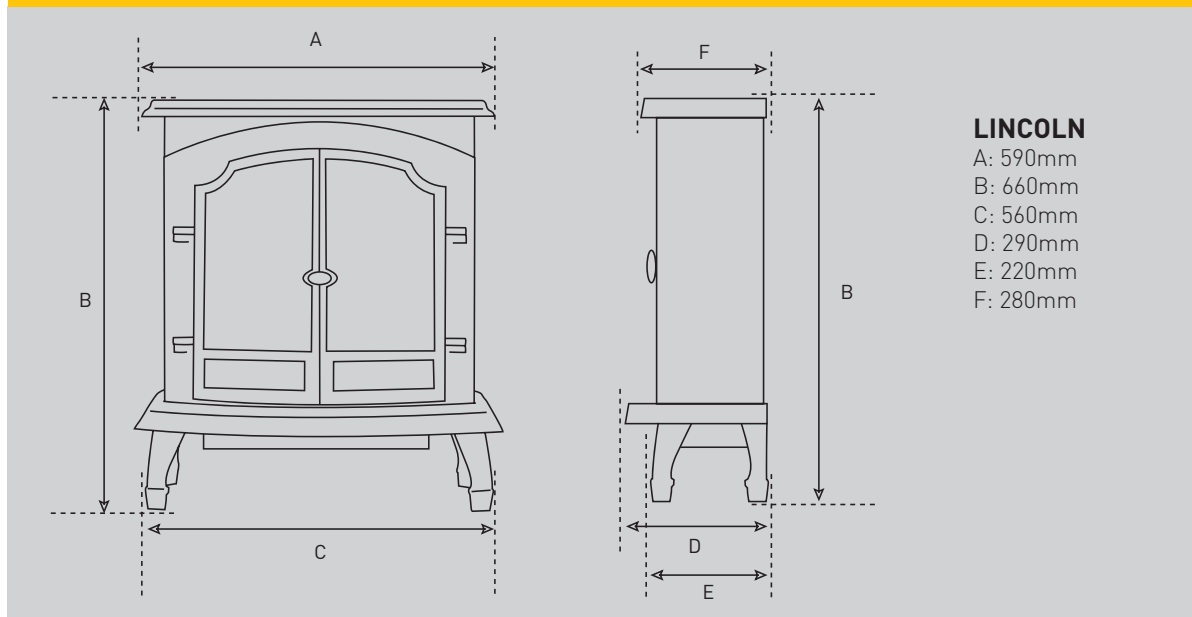

Lincoln Electric Stove

FUEL TYPE	HEAT OUTPUT	WEIGHT	COLOUR	ENAMEL COLOUR RANGE
ELECTRIC	2 Kw	55 Kg	 COMES AS STANDARD	 BY SPECIAL REQUEST

DIMENSIONS

FEATURES LINCOLN

- Supplied with logs and coals for your choice of fire bed effect
- Double doors - can be run with doors open
- Thermostatic Control
- Slim-line model
- Concealed control panel
- Optional top flue spigot (to accept a dummy $\varnothing$ 125mm flue pipe)
- No chimney or fireplace required
- Also available in gas